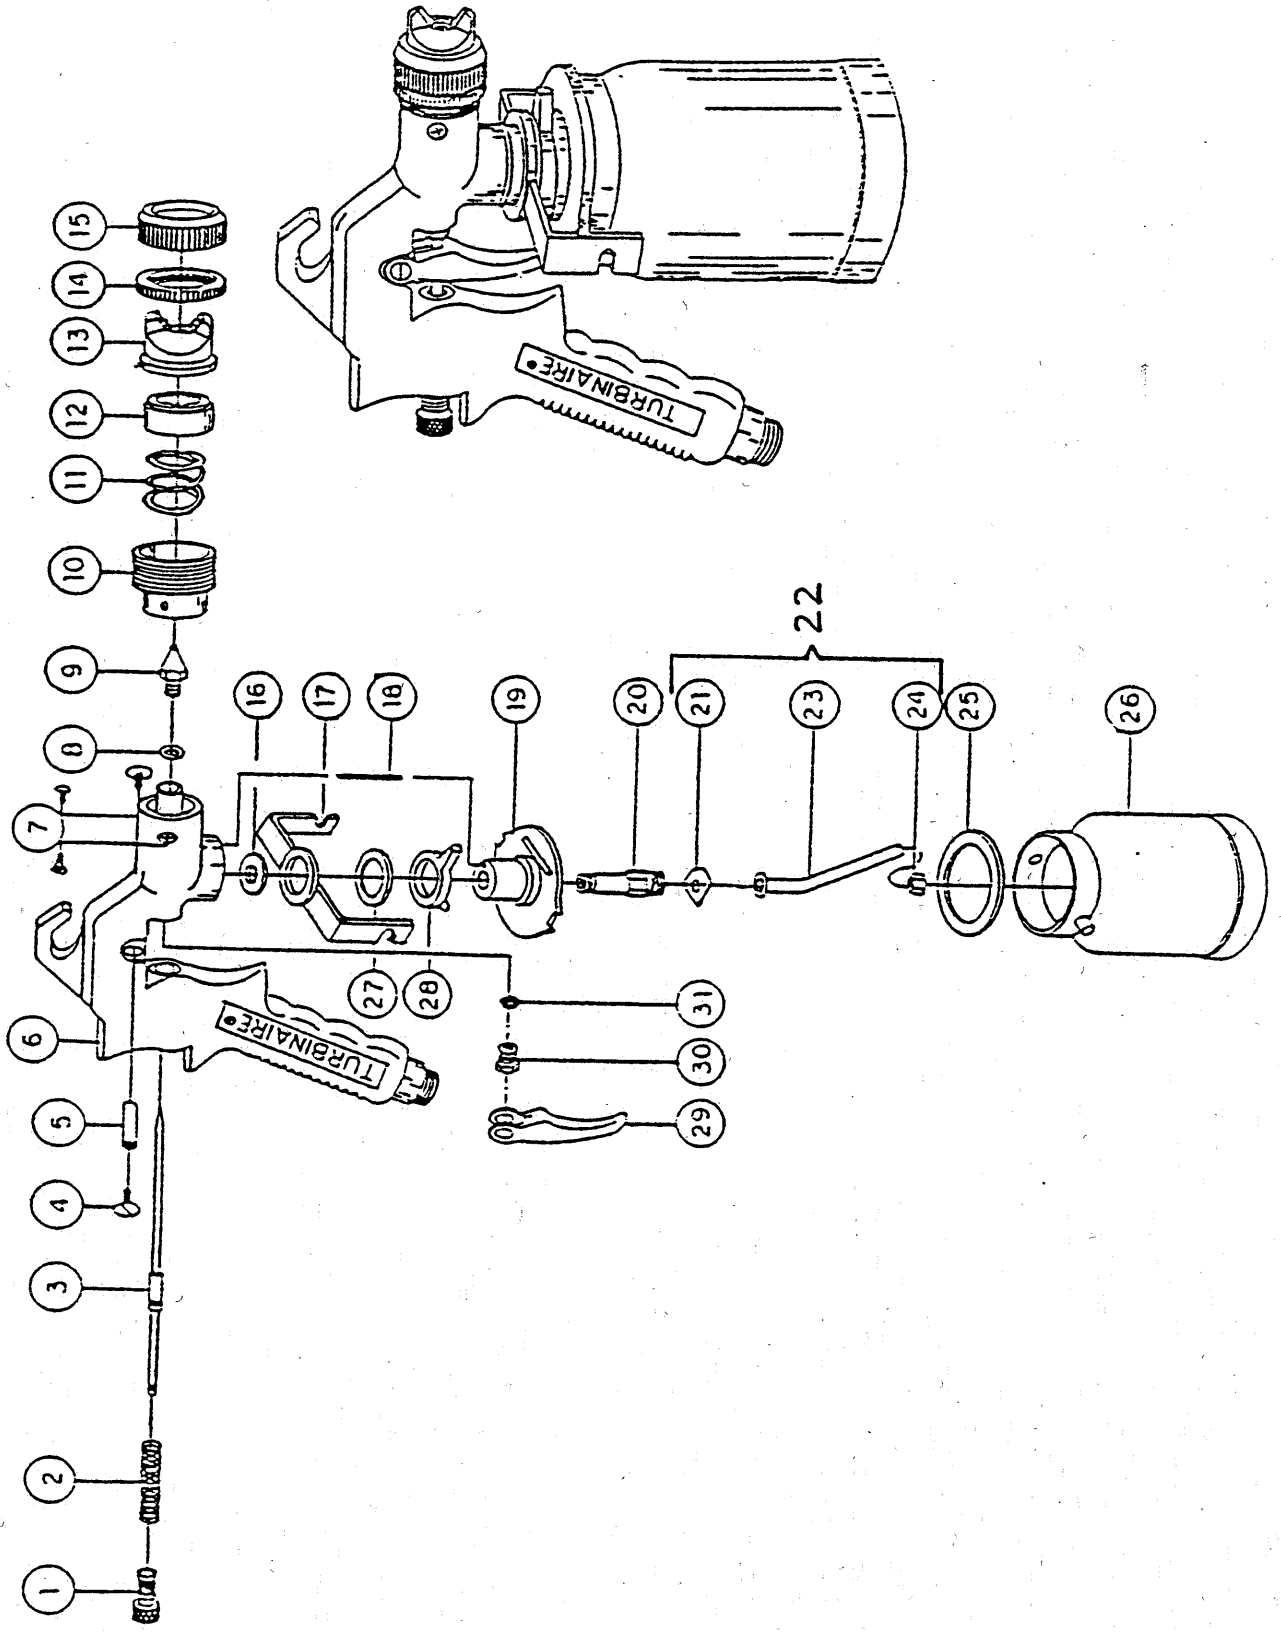

Parts Breakdown for Model 11CS Gun

Model 11CS Gun

<i>Replacement Parts for Model 11CS Gun</i>			
<i>Index No.</i>	<i>Part Number</i>	<i>Description</i>	<i>Qty</i>
1	TSG- 1120	Material Flow Adjustment Screw	1
2	TSG- 1110	Spring	1
3		Needle (see accessories for Needle selection)	1
4	TSG- 1070	Trigger Retaining Screw (10/pkg)	2
5	TSG- 1080	Trigger Pivot (5/pkg)	1
6		Gun Body - not sold seperately	1
7	TSG- 1760	Distributor Housing Retaining Screw (2/pkg)	2
8	TSG- 1060	Discontinued	
9		Fluid Tip (see accessories for Fluid Tip selection)	1
10	TSG- 2030	Distributor Housing	1
11	TSG- 1830	Air Distributor Spring	1
12	TSG- 2040	Air Distributor	1
13		Air Cap (see accessories for Air Cap selection)	1
14	TSG- 2000	Locking Ring	1
15	TSG- 2010	Sleeve Nut	1
16	TSG- 1160	Cup Top Washer (5/pkg)	1
17	TSG- 1560	Q.R. Cup Top Yoke	1
18	TSG- 1130	Air Pressure Feed Tube	1
19	TSG- 1580	Q.R. Cup Top	1
20	TSG- 1220	Siphon Tube Extension	1
21	TSG- 1210	Splash Guard	1
22	TSG- 1225	Siphon Tube Ass'y (incl: items 21, 23, and 24)	1
23	TSG- 1180	Siphon Tube (incl. item 24)	1
24		Siphon Tube Locking Nut (incl. with item 23)	1
25	TSG- 1590	Q.R. Cup Top Gasket (5/pkg)	1
26	TSG- 1600	Q.R. Paint Cup	1
27	TSG- 1570	Q.R. Cup Top Cam Lever	1
28	TSG- 1550	Q.R. Cup Top Aluminum Spacer	1
29	TSG- 1090	Trigger	1
30	TSG- 1150	Gland Nut	1
31	TSG- 1140	Gland Seal (10/pkg)	1
not shown	TSG- 1185	Siphon Tube Paint Filter (4/Pkg)	1